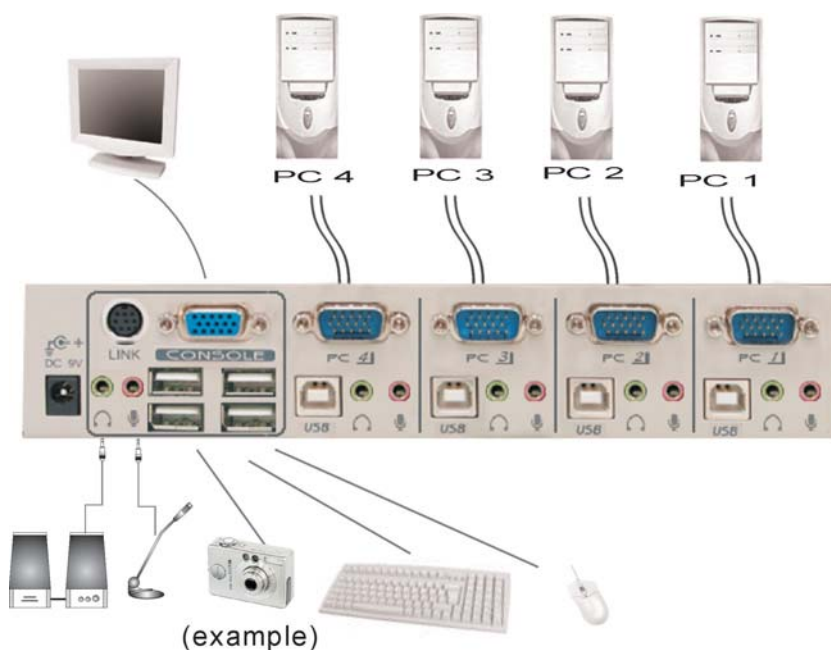

## 4 Port USB Console KVM Switch with Audio

### ► Specifications

Console port		1
Computer port		4
Control Button		4
Computer Interface	KB	USB
	MS	USB
	Monitor	VGA
Console Interface	KB	USB
	MS	USB
	Monitor	VGA
Hot Key		—
OSD		—
Resolution		1920 × 1440

### ► Features

- *Manage 4 computers or servers from one USB keyboard, mouse and VGA monitor*
- *4 computers share up to 4 different USB peripherals*
- *Front panel push buttons for easy computer selection*
- *No drivers needed for keyboard and mouse operation*
- *Support keyboard and mouse plug-n-play*
- *High VGA resolution: 1920x1440*
- *Link to a NovaView switch as a slave USB switch*
- *Buzzer sound for computer switching confirmation*
- *Activate Auto Scan by front buttons pressing*
- *Selectable Scan Time interval*
- *Support the latest DDC2B VGA monitor*
- *Saves time, space, equipment and power*
- *USB self-power operation*
- *No software required*
- *Audio (speaker + MIC) function supports*